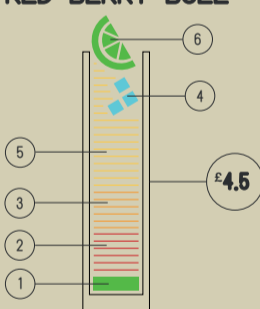

RED BERRY BULL

1. Squeezed Lime 2. Cranberry Juice
3. Orange Juice 4. Crushed Ice
5. Red Bull 6. Lime

£4.5

TIN CAN SHAKES

- CHOCOLATE OREO _____ £4.0
- FERRERO ROCHER _____ £4.0
- STRAWBERRY SHORTCAKE _____ £4.5
- PEANUT BUTTER & CHOCOLATE OREO _____ £4.5
- MANGO & COCONUT _____ £4.5
- ESPRESSO & FERRERO ROCHER _____ £5.0

GLASS BOTTLES

- COCA COLA _____ £2.0
- DIET COKE _____ £2.0
- SPRITE _____ £2.0
- APPLETISER _____ £2.0
- J2O APPLE & MANGO _____ £2.0
- J2O ORANGE & PASSIONFRUIT _____ £2.0
- J2O APPLE & RASPBERRY _____ £2.0
- SMALL STILL WATER _____ £1.5
- LARGE STILL WATER _____ £2.5

DRAUGHT FIZZIES

- COKE ZERO _____ £1.5
- IRN BRU _____ £1.5
- FIZZY MANGO _____ £1.5
- SUNKIST ORANGE _____ £1.5
- VIMTO _____ £1.5

FRUIT JUICE DRINKS

- ORANGE _____ £1.5
- PINEAPPLE _____ £1.5
- MANGO _____ £1.5
- APPLE _____ £1.5
- CRANBERRY _____ £1.5

JUGS OF DRINKS

- COCA COLA / DIET COKE / SPRITE _____ £5.0
- DRAUGHT FIZZIES _____ £4.0
- FRUIT JUICE DRINKS _____ £4.0
- MANGO LASSI _____ £7.5

HOT DRINKS

- ENGLISH TEA _____ £1.5
- MINT TEA _____ £2.0
- AMERICANO _____ £2.0
- CAPPUCCINO _____ £2.5
- LATTE _____ £2.5

D

C

A

D

C

B

A