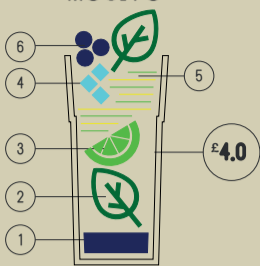

BLUEBERRY MOJITO

1. Blended Blueberries 2. Mint 3. Lime
4. Crushed Ice 5. Lemon & Lime Soda
6. Blueberries

£4.0