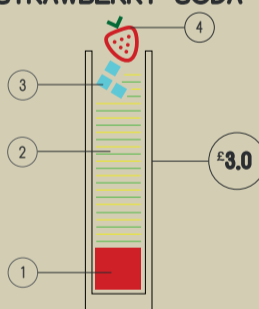

STRAWBERRY SODA

1. Blended Strawberries
2. Lemon & Lime Soda 3. Crushed Ice
4. Strawberry

£3.0