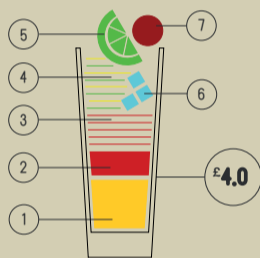

£3.5

**PINA COLADA**

- 1. Coconut Cream 2. Pineapple Juice
- 3. Ice Cubes 4. Cherry

£3.5

**CREAM SODA**

- 1. Coconut Cream 2. Vanilla Ice Cream
- 3. Grenadine 4. Apple Juice
- 5. Mango Juice 6. Lemon & Lime Soda
- 7. Ice Cubes 8. Whipped Cream
- 9. Cherry

£4.0

**VELVET DREAM**

- 1. Coconut Cream 2. Blended Blueberries
- 3. Cranberry Juice
- 4. Orange Soda 5. Crushed Ice
- 6. Blueberries

£3.5

**PASSION IKON**

- 1. Passion Fruit Syrup 2. Pineapple Juice
- 3. Apple Juice 4. Cranberry Juice
- 5. Vimto 6. Crushed Ice 7. Lemon

£3.5

**MANGO BREEZE**

- 1. Blended Mango 2. Blended Strawberry
- 3. Cranberry Juice
- 4. Lemon & Lime Soda 5. Crushed Ice
- 6. Cherry 7. Lime

£4.0

**TROPICAL THUNDER**

- 1. Blue Curacao 2. Squeezed Lime
- 3. Orange Juice 4. Pineapple Juice
- 5. Lemon & Lime Soda 6. Crushed Ice
- 7. Mint 8. Cherry