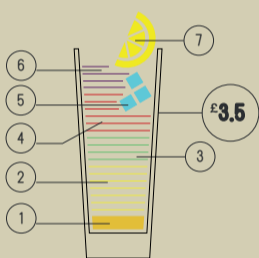

£3.5

**PINA COLADA**

- 1. Coconut Cream 2. Pineapple Juice
- 3. Ice Cubes 4. Cherry

£3.5

**CREAM SODA**

- 1. Coconut Cream 2. Vanilla Ice Cream
- 3. Grenadine 4. Apple Juice
- 5. Mango Juice 6. Lemon & Lime Soda
- 7. Ice Cubes 8. Whipped Cream
- 9. Cherry

£4.0

**VELVET DREAM**

- 1. Coconut Cream 2. Blended Blueberries
- 3. Cranberry Juice
- 4. Orange Soda 5. Crushed Ice
- 6. Blueberries

£3.5

**PASSION IKON**

- 1. Passion Fruit Syrup 2. Pineapple Juice
- 3. Apple Juice 4. Cranberry Juice
- 5. Vimto 6. Crushed Ice 7. Lemon

£3.5

**MANGO BREEZE**

- 1. Blended Mango 2. Blended Strawberry
- 3. Cranberry Juice
- 4. Lemon & Lime Soda 5. Crushed Ice
- 6. Cherry 7. Lime

£4.0

**TROPICAL THUNDER**

- 1. Blue Curacao 2. Squeezed Lime
- 3. Orange Juice 4. Pineapple Juice
- 5. Lemon & Lime Soda 6. Crushed Ice
- 7. Mint 8. Cherry