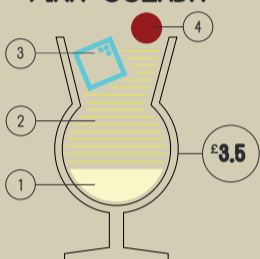

£3.5

**BERRY FLASH**

- 1. Blended Strawberries 2. Blended Blueberries
- 3. Simple Syrup 4. Cranberry Juice
- 5. Lemon & Lime Soda 6. Crushed Ice
- 7. Strawberry 8. Blueberries

£4.0

**BLUE SAMBA**

- 1. Blue Curacao 2. Passion Fruit Syrup
- 3. Squeezed Lemon 4. Orange Juice
- 5. Mango Juice 6. Ice Cubes 7. Orange

£3.5

**PINA COLADA**

- 1. Coconut Cream 2. Pineapple Juice
- 3. Ice Cubes 4. Cherry

£3.5

**CREAM SODA**

- 1. Coconut Cream 2. Vanilla Ice Cream
- 3. Grenadine 4. Apple Juice
- 5. Mango Juice 6. Lemon & Lime Soda
- 7. Ice Cubes 8. Whipped Cream
- 9. Cherry