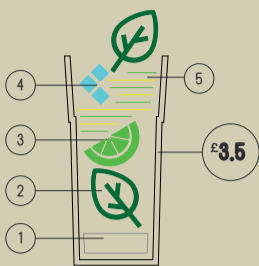

**MOCKTAILS**

**MOJITO**

- 1. Simple Syrup 2. Mint 3. Lime
- 4. Crushed Ice 5. Lemon & Lime Soda

£3.5

**STRAWBERRY MOJITO**

- 1. Blended Strawberries 2. Mint 3. Lime
- 4. Crushed Ice 5. Lemon & Lime Soda
- 6. Strawberry