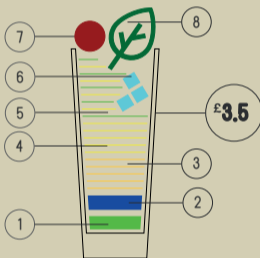

£3.5

**MANGO BREEZE**

- 1. Blended Mango 2. Blended Strawberry
- 3. Cranberry Juice
- 4. Lemon & Lime Soda 5. Crushed Ice
- 6. Cherry 7. Lime

£4.0

**TROPICAL THUNDER**

- 1. Blue Curacao 2. Squeezed Lime
- 3. Orange Juice 4. Pineapple Juice
- 5. Lemon & Lime Soda 6. Crushed Ice
- 7. Mint 8. Cherry

£3.5

**STRAWBERRY SODA**

- 1. Blended Strawberries
- 2. Lemon & Lime Soda 3. Crushed Ice
- 4. Strawberry

£3.0

**FACTORY FRUIT PUNCH**

- 1. Grenadine 2. Squeezed Lime
- 3. Squeezed Lemon 4. Mango Juice
- 5. Cranberry Juice 6. Orange Juice
- 7. Pineapple Juice 8. Ice Cubes
- 9. Orange 10. Blueberries
- 11. Strawberry