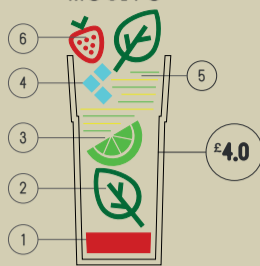

**MOCKTAILS**

**MOJITO**

- 1. Simple Syrup 2. Mint 3. Lime
- 4. Crushed Ice 5. Lemon & Lime Soda

£3.5

**STRAWBERRY MOJITO**

- 1. Blended Strawberries 2. Mint 3. Lime
- 4. Crushed Ice 5. Lemon & Lime Soda
- 6. Strawberry