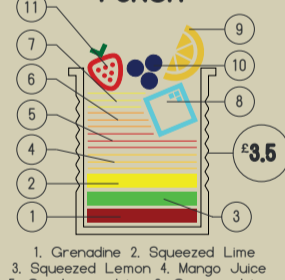

£3.5

**MANGO BREEZE**

- 1. Blended Mango 2. Blended Strawberry
- 3. Cranberry Juice
- 4. Lemon & Lime Soda 5. Crushed Ice
- 6. Cherry 7. Lime

£4.0

**TROPICAL THUNDER**

- 1. Blue Curacao 2. Squeezed Lime
- 3. Orange Juice 4. Pineapple Juice
- 5. Lemon & Lime Soda 6. Crushed Ice
- 7. Mint 8. Cherry

£3.5

**STRAWBERRY SODA**

- 1. Blended Strawberries
- 2. Lemon & Lime Soda 3. Crushed Ice
- 4. Strawberry

£3.0

**FACTORY FRUIT PUNCH**

- 1. Grenadine 2. Squeezed Lime
- 3. Squeezed Lemon 4. Mango Juice
- 5. Cranberry Juice 6. Orange Juice
- 7. Pineapple Juice 8. Ice Cubes
- 9. Orange 10. Blueberries
- 11. Strawberry

£3.5

**RED BERRY BULL**

- 1. Squeezed Lime 2. Cranberry Juice
- 3. Orange Juice 4. Crushed Ice
- 5. Red Bull 6. Lime

£4.5

**TIN CAN SHAKES**

- CHOCOLATE OREO \_\_\_\_\_ £4.0
- FERRERO ROCHER \_\_\_\_\_ £4.0
- STRAWBERRY SHORTCAKE \_\_\_\_\_ £4.5
- PEANUT BUTTER & CHOCOLATE OREO \_\_\_\_\_ £4.5
- MANGO & COCONUT \_\_\_\_\_ £4.5
- ESPRESSO & FERRERO ROCHER \_\_\_\_\_ £5.0